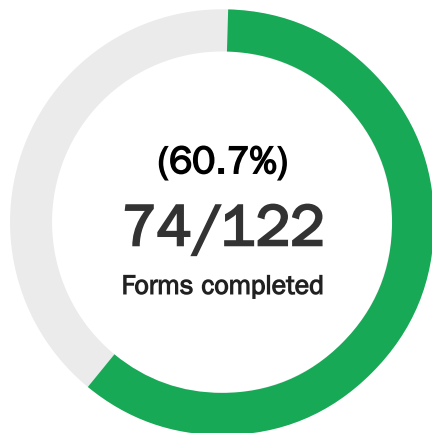

Response:

Total Response 74/122

Date	Responses
24 Aug 2022	43
25 Aug 2022	7
26 Aug 2022	14
27 Aug 2022	4
29 Aug 2022	2
30 Aug 2022	1
31 Aug 2022	1
08 Sep 2022	1
10 Sep 2022	1

2. LinkedIn or other professional online URL

61%
 Responded

Total Response 74/122

6. Position Location (city, state)

22%
 Responded

Total Response 27/122

9. Personal email address (Your email shouldn't contain .edu or .ac.uk)

61%
 Responded

Total Response 74/122